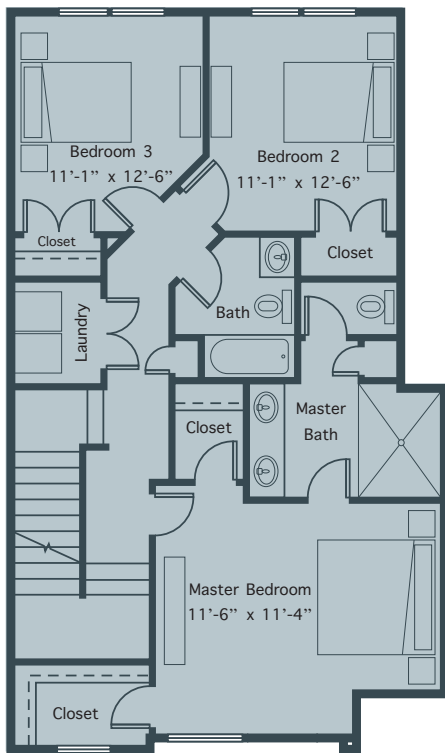

FLOORPLAN C1

2,731 SQFT
4 BEDROOMS
3.5 BATHROOMS

FIRST FLOOR

SECOND FLOOR

550
N.HIGHLAND

550NHIGHLAND.COM
550NHIGHLAND@EVATLANTA.COM
(770) 282 3824

FLOORPLAN C1

2,731 SQFT
4 BEDROOMS
3.5 BATHROOMS