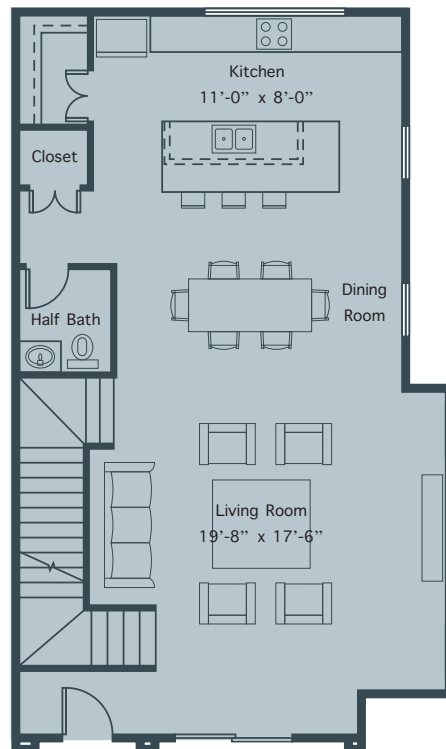

FLOORPLAN C1

2,731 SQFT
4 BEDROOMS
3.5 BATHROOMS

FIRST FLOOR

SECOND FLOOR

550
N.HIGHLAND

550NHIGHLAND.COM
550NHIGHLAND@EVATLANTA.COM
(770) 282 3824

FLOORPLAN C1

2,731 SQFT
4 BEDROOMS
3.5 BATHROOMS