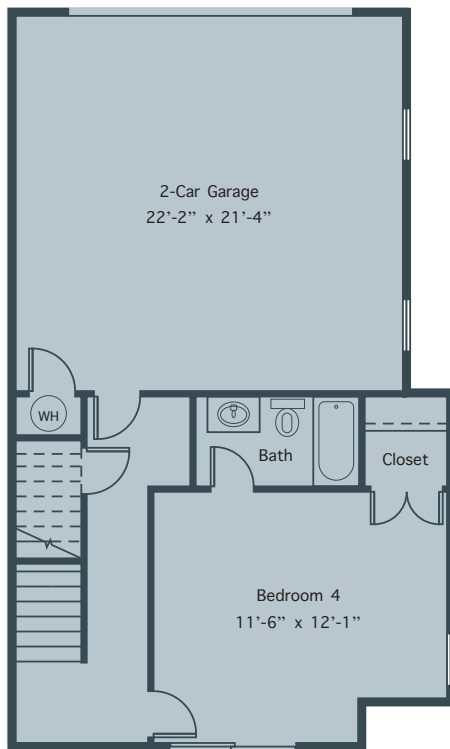

FLOORPLAN C1

2,731 SQFT
4 BEDROOMS
3.5 BATHROOMS

FIRST FLOOR

SECOND FLOOR

550
N.HIGHLAND

550NHIGHLAND.COM
550NHIGHLAND@EVATLANTA.COM
(770) 282 3824

FLOORPLAN C1

2,731 SQFT
4 BEDROOMS
3.5 BATHROOMS