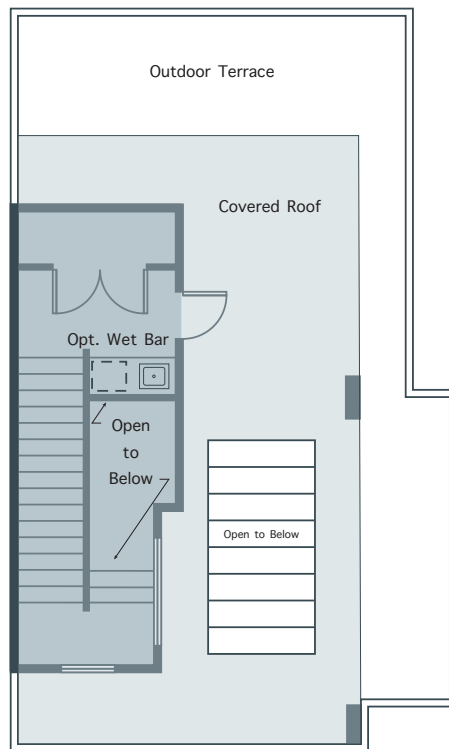

OUTDOOR TERRACE

550
N.HIGHLAND

550NHIGHLAND.COM
550NHIGHLAND@EVATLANTA.COM
(770) 282 3824