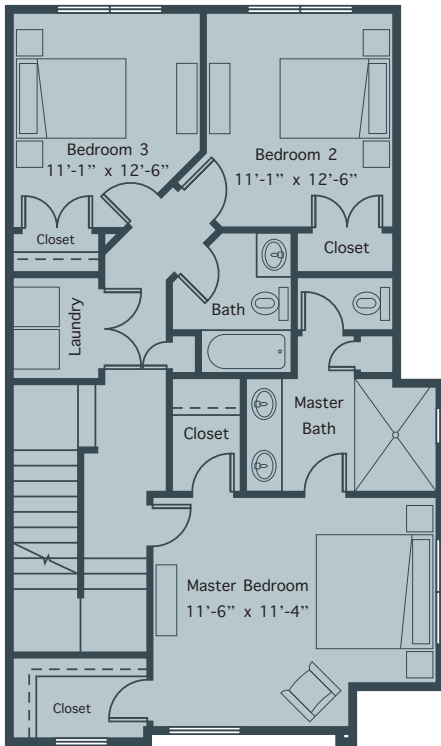

# FLOORPLAN C

2,731 SQFT  
4 BEDROOMS  
3.5 BATHROOMS

FIRST FLOOR

SECOND FLOOR

**550**  
N.HIGHLAND

550NHIGHLAND.COM  
550NHIGHLAND@EVATLANTA.COM  
(770) 282 3824

# FLOORPLAN C

2,731 SQFT  
4 BEDROOMS  
3.5 BATHROOMS

THIRD FLOOR

OUTDOOR TERRACE

**550**  
N.HIGHLAND

**550NHIGHLAND.COM**  
550NHIGHLAND@EVATLANTA.COM  
(770) 282 3824