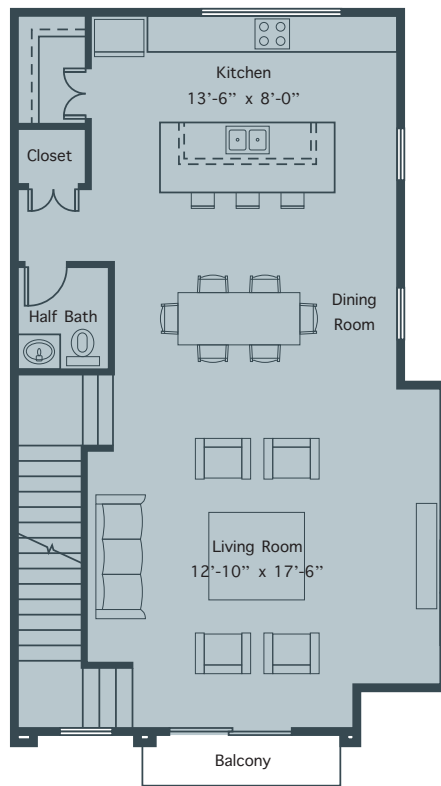

# FLOORPLAN C

2,731 SQFT  
4 BEDROOMS  
3.5 BATHROOMS

FIRST FLOOR

SECOND FLOOR

**550**  
N.HIGHLAND

550NHIGHLAND.COM  
550NHIGHLAND@EVATLANTA.COM  
(770) 282 3824

# FLOORPLAN C

2,731 SQFT  
4 BEDROOMS  
3.5 BATHROOMS

THIRD FLOOR

OUTDOOR TERRACE

**550**  
N.HIGHLAND

**550NHIGHLAND.COM**  
550NHIGHLAND@EVATLANTA.COM  
(770) 282 3824