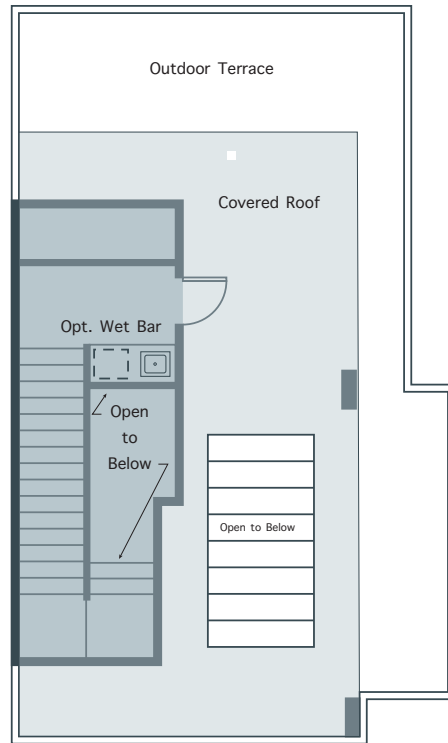

# FLOORPLAN C

2,731 SQFT  
4 BEDROOMS  
3.5 BATHROOMS

FIRST FLOOR

SECOND FLOOR

**550**  
N.HIGHLAND

550NHIGHLAND.COM  
550NHIGHLAND@EVATLANTA.COM  
(770) 282 3824

# FLOORPLAN C

2,731 SQFT  
4 BEDROOMS  
3.5 BATHROOMS

THIRD FLOOR

OUTDOOR TERRACE

**550**  
N.HIGHLAND

**550NHIGHLAND.COM**  
550NHIGHLAND@EVATLANTA.COM  
(770) 282 3824