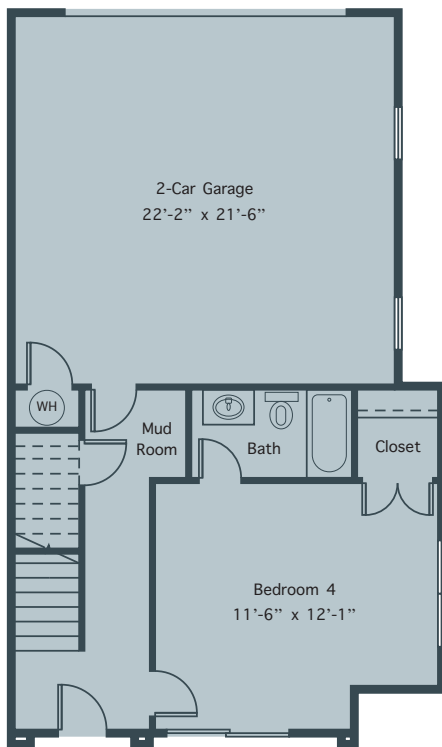

# FLOORPLAN C

2,731 SQFT  
4 BEDROOMS  
3.5 BATHROOMS

FIRST FLOOR

SECOND FLOOR

**550**  
N.HIGHLAND

550NHIGHLAND.COM  
550NHIGHLAND@EVATLANTA.COM  
(770) 282 3824

# FLOORPLAN C

2,731 SQFT  
4 BEDROOMS  
3.5 BATHROOMS

THIRD FLOOR

OUTDOOR TERRACE

**550**  
N.HIGHLAND

**550NHIGHLAND.COM**  
550NHIGHLAND@EVATLANTA.COM  
(770) 282 3824