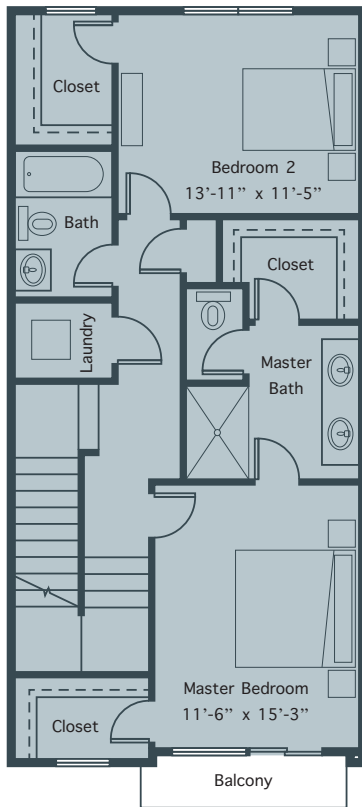

# FLOORPLAN B

2,379 SQFT  
3 BEDROOMS  
3.5 BATHROOMS

FIRST FLOOR

SECOND FLOOR

**550**  
N.HIGHLAND

**550NHIGHLAND.COM**  
550NHIGHLAND@EVATLANTA.COM  
(770) 282 3824

# FLOORPLAN B

2,379 SQFT  
3 BEDROOMS  
3.5 BATHROOMS

THIRD FLOOR

OUTDOOR TERRACE