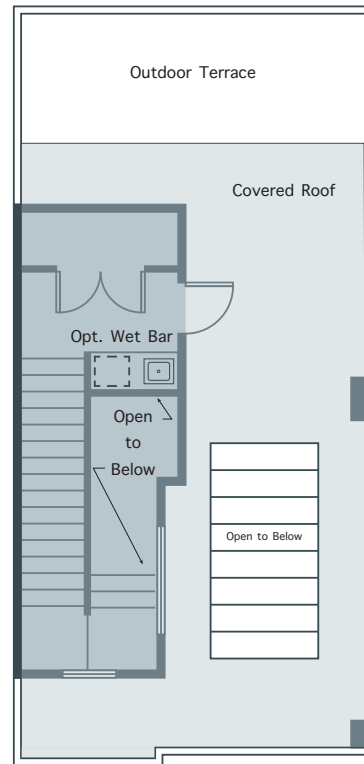

# FLOORPLAN B

2,379 SQFT  
3 BEDROOMS  
3.5 BATHROOMS

FIRST FLOOR

SECOND FLOOR

**550**  
N.HIGHLAND

**550NHIGHLAND.COM**  
550NHIGHLAND@EVATLANTA.COM  
(770) 282 3824

# FLOORPLAN B

2,379 SQFT  
3 BEDROOMS  
3.5 BATHROOMS

THIRD FLOOR

OUTDOOR TERRACE