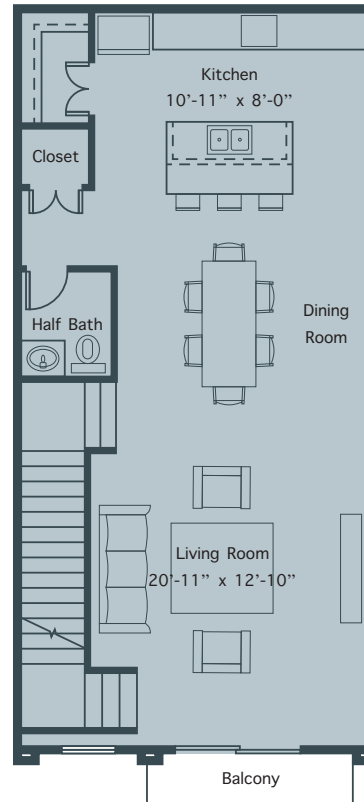

# FLOORPLAN B

2,379 SQFT  
3 BEDROOMS  
3.5 BATHROOMS

FIRST FLOOR

SECOND FLOOR

**550**  
N.HIGHLAND

**550NHIGHLAND.COM**  
550NHIGHLAND@EVATLANTA.COM  
(770) 282 3824

# FLOORPLAN B

2,379 SQFT  
3 BEDROOMS  
3.5 BATHROOMS

THIRD FLOOR

OUTDOOR TERRACE