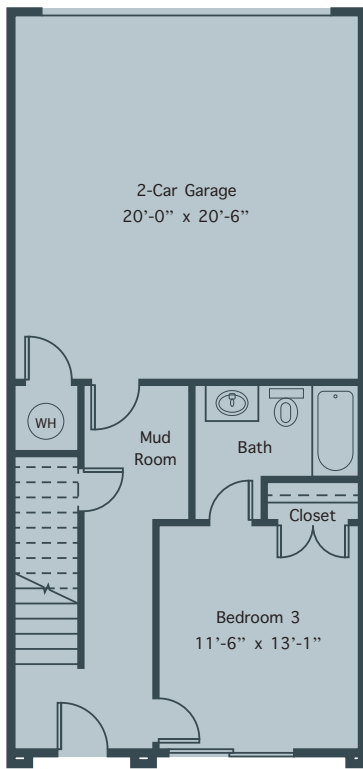

# FLOORPLAN B

2,379 SQFT  
3 BEDROOMS  
3.5 BATHROOMS

FIRST FLOOR

SECOND FLOOR

**550**  
N.HIGHLAND

**550NHIGHLAND.COM**  
550NHIGHLAND@EVATLANTA.COM  
(770) 282 3824

# FLOORPLAN B

2,379 SQFT  
3 BEDROOMS  
3.5 BATHROOMS

THIRD FLOOR

OUTDOOR TERRACE