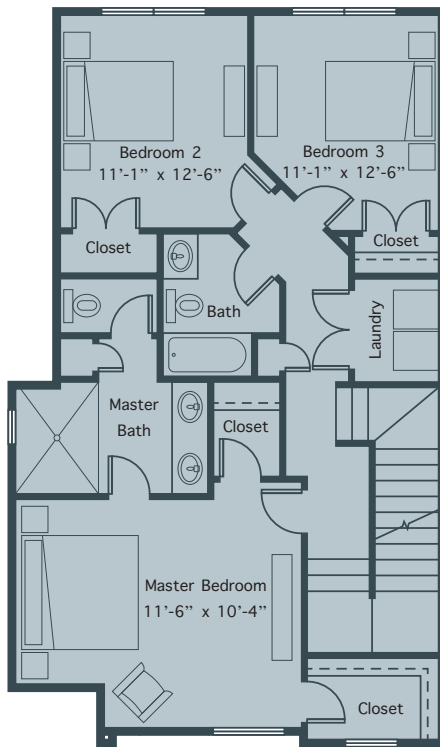

FLOORPLAN A1

2,753 SQFT
4 BEDROOMS
3.5 BATHROOMS

FIRST FLOOR

SECOND FLOOR

550
N.HIGHLAND

550NHIGHLAND.COM
550NHIGHLAND@EVATLANTA.COM
(770) 282 3824

FLOORPLAN A1

2,753 SQFT
4 BEDROOMS
3.5 BATHROOMS