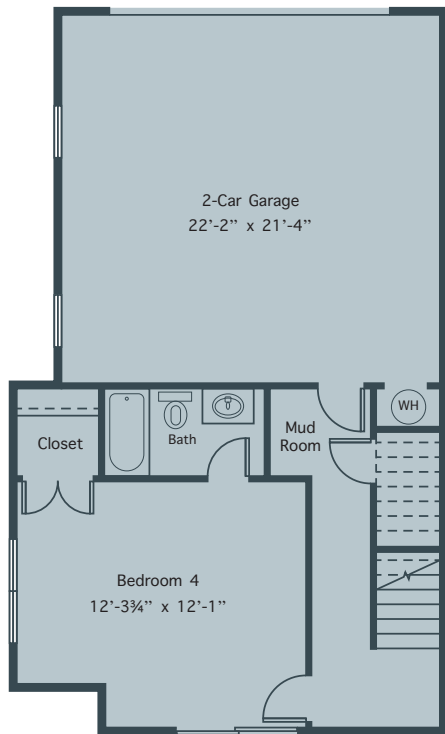

FLOORPLAN A1

2,753 SQFT
4 BEDROOMS
3.5 BATHROOMS

FIRST FLOOR

SECOND FLOOR

550
N.HIGHLAND

550NHIGHLAND.COM
550NHIGHLAND@EVATLANTA.COM
(770) 282 3824

FLOORPLAN A1

2,753 SQFT
4 BEDROOMS
3.5 BATHROOMS