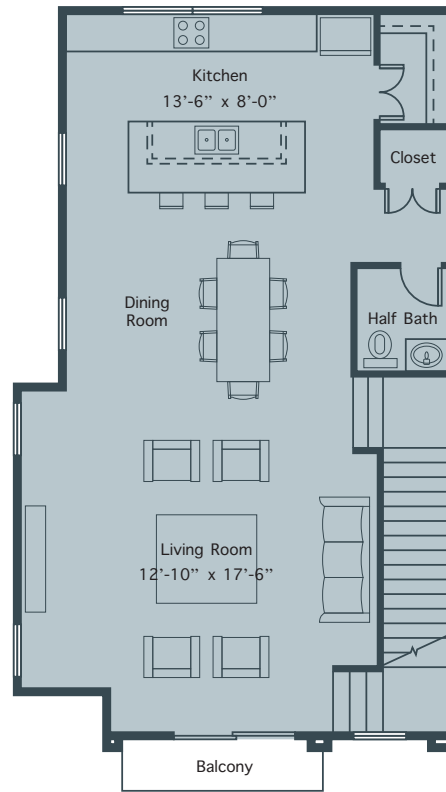

FLOORPLAN A

2,731 SQFT
4 BEDROOMS
3.5 BATHROOMS

FIRST FLOOR

SECOND FLOOR

550
N.HIGHLAND

550NHIGHLAND.COM
550NHIGHLAND@EVATLANTA.COM
(770) 282 3824

FLOORPLAN A

2,731 SQFT
4 BEDROOMS
3.5 BATHROOMS