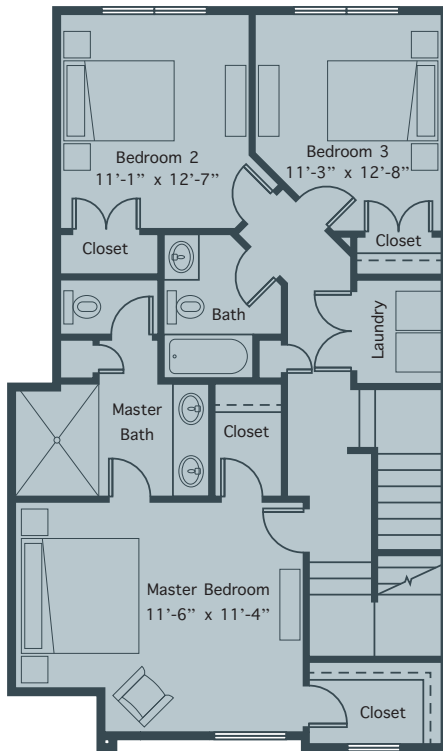

FLOORPLAN A

2,731 SQFT
4 BEDROOMS
3.5 BATHROOMS

FIRST FLOOR

SECOND FLOOR

550
N.HIGHLAND

550NHIGHLAND.COM
550NHIGHLAND@EVATLANTA.COM
(770) 282 3824

FLOORPLAN A

2,731 SQFT
4 BEDROOMS
3.5 BATHROOMS