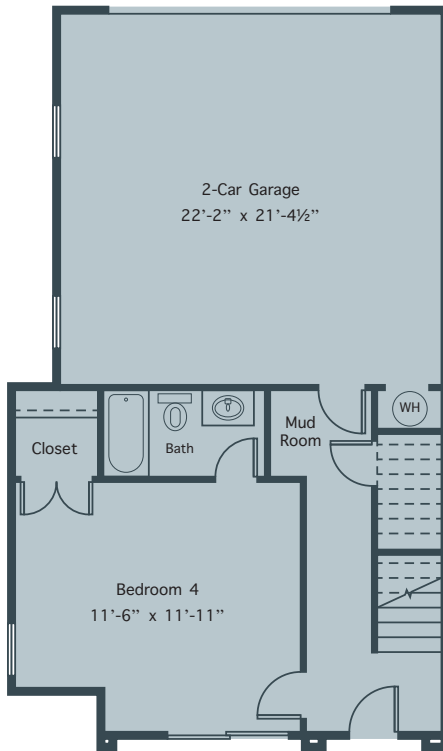

FLOORPLAN A

2,731 SQFT
4 BEDROOMS
3.5 BATHROOMS

FIRST FLOOR

SECOND FLOOR

550
N.HIGHLAND

550NHIGHLAND.COM
550NHIGHLAND@EVATLANTA.COM
(770) 282 3824

FLOORPLAN A

2,731 SQFT
4 BEDROOMS
3.5 BATHROOMS